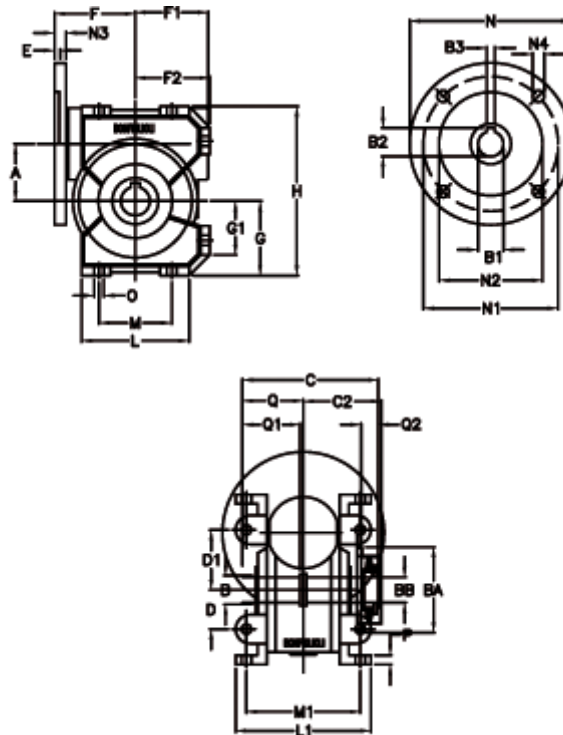

Data Sheet

Article number: 390204906002736
 Description: Worm Gear with Torque Limiter
 VF 49-L2-U-60 P71B5

Measures

a = 49.5	C2 = 63.5	g = 64.5	N = 160	Q1 = 41
B = 25	D = 34	G1 = 46.5	N1 = 130	Q2 = 15
B1 E7 = 14	D1 = 52	H = 146.5	N2 = 110	
B2 = 16.3	Description = VF 49U-xx-71B5	H1 = 110.5	N3 = 10.5	
B3 H9 = 5	E = 3.0	L = 93	N4 = 9.5	
BA = 63	F = 70	L1 = 117	O = 8.5	
BB H7 = 14	F1 = 63	m = 63	P = 8	
C = 105	F2 = 64.5	M1 = 98.5	Q = 51.0	